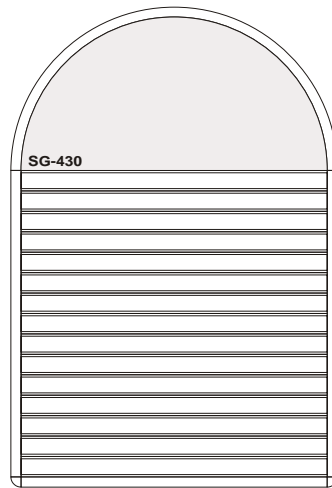

40.5"x30"  
12 Plates plus semi circular sheet.

49.5"x36"  
15 Plates plus semi circular sheet.

70.5"x48"  
15 Plates plus semi circular sheet.

16"x30"  
Ground plus 3 floor & 2 flats on each floor

24"x45"  
Ground plus 7 floor & 3 flats on each floor

24"x60"  
Ground plus 7 floor & 4 flats on each floor

38"x60"  
15 floor & 4 flats on each floor

Clear Acrylic protection.

Backside key hole for fixing on wall

Side view of board profile

Semi circular board of anodised aluminium half round profile.

Society board - Outer frame made from anodised aluminium half round profile with nylon corners.]