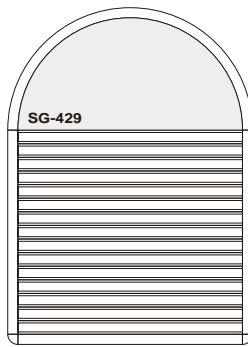

40.5"x30"  
12 Plates plus semi circular sheet.

49.5"x36"  
15 Plates plus semi circular sheet.

70.5"x48"  
15 Plates plus semi circular sheet.

16"x30"  
Ground plus 3 floor & 2 flats on each floor

24"x45"  
Ground plus 7 floor & 3 flats on each floor

24"x60"  
Ground plus 7 floor & 4 flats on each floor

38"x60"  
15 floor & 4 flats on each floor

Clear Acrylic protection.

Backside key hole for fixing on wall

Side view of board profile

Semi circular board of anodised aluminium half round profile.

Society board - Outer frame made from anodised aluminium half round profile with nylon corners.]