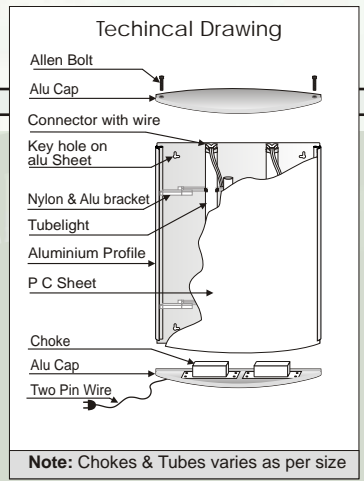

ALU ELLIPTICAL - WALL MOUNTING

Size 18"	Size 24"
 SG-161 18"x24"	 SG-165 24"x24"
SG-162 18"x48"	SG-166 24"x48"
SG-163 18"x72"	SG-167 24"x72"
SG-164 18"x96"	SG-168 24"x96"

Size 36"	
SG-169 36"x36"	SG-170 36"x48"
SG-171 36"x72"	SG-172 36"x96"
SG-173 36"x120"	

We also supply only skeleton

Both side same caps made of Aluminium.

Can be mounted both horizontally & vertically.

Easy method of fixing tube & wiring.