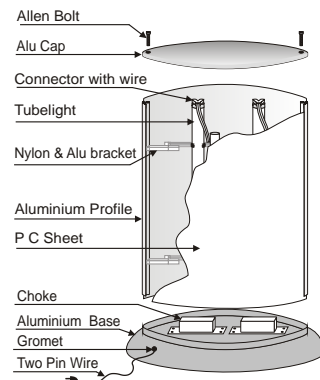

ALU ELLIPTICAL - SELF STAND

Size
18"

Size
24"

Size
36"

Technical Drawing

Note: Chokes & Tubes varies as per size

We also supply only skeleton

Allen bolt has been used for fitting of profile & cap.

Alu Base with silver P U Coating