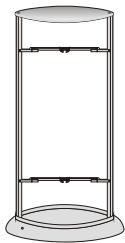

ALU ELLIPTICAL - SELF STAND

Size
18"

Size
24"

Size
36"

Technical Drawing

Note: Chokes & Tubes varies as per size

We also supply only skeleton

Allen bolt has been used for fitting of profile & cap.

Alu Base with silver P U Coating