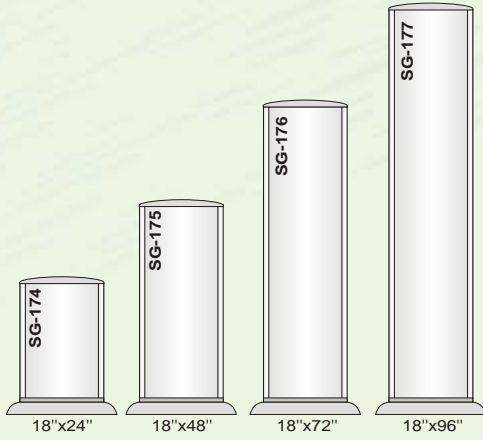

ALU ELLIPTICAL - SELF STAND

Size
18"

Size
24"

Size
36"

Technical Drawing

Note: Chokes & Tubes varies as per size

We also supply only skeleton

Allen bolt has been used for fitting of profile & cap.