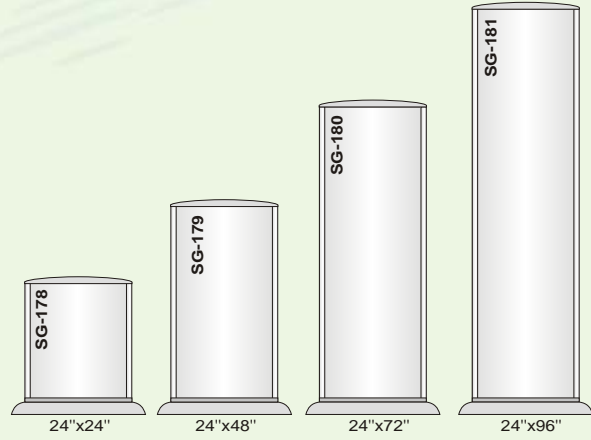

ALU ELLIPTICAL - SELF STAND

Size
18"

Size
24"

Size
36"

Technical Drawing

Note: Chokes & Tubes varies as per size

We also supply only skeleton

Allen bolt has been used for fitting of profile & cap.