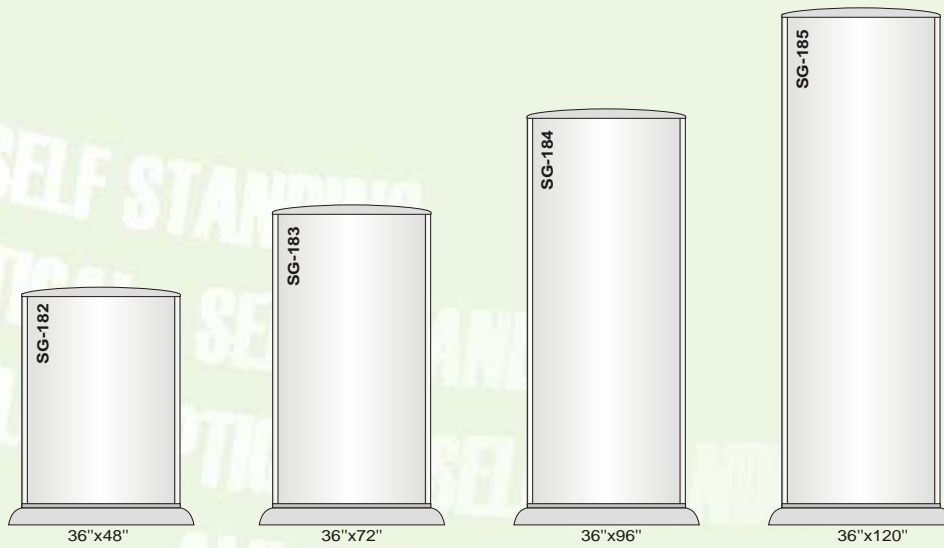

ALU ELLIPTICAL - SELF STAND

Size
18"

Size
24"

Size
36"

Technical Drawing

Note: Chokes & Tubes varies as per size

We also supply only skeleton

Allen bolt has been used for fitting of profile & cap.

Alu Base with silver P U Coating